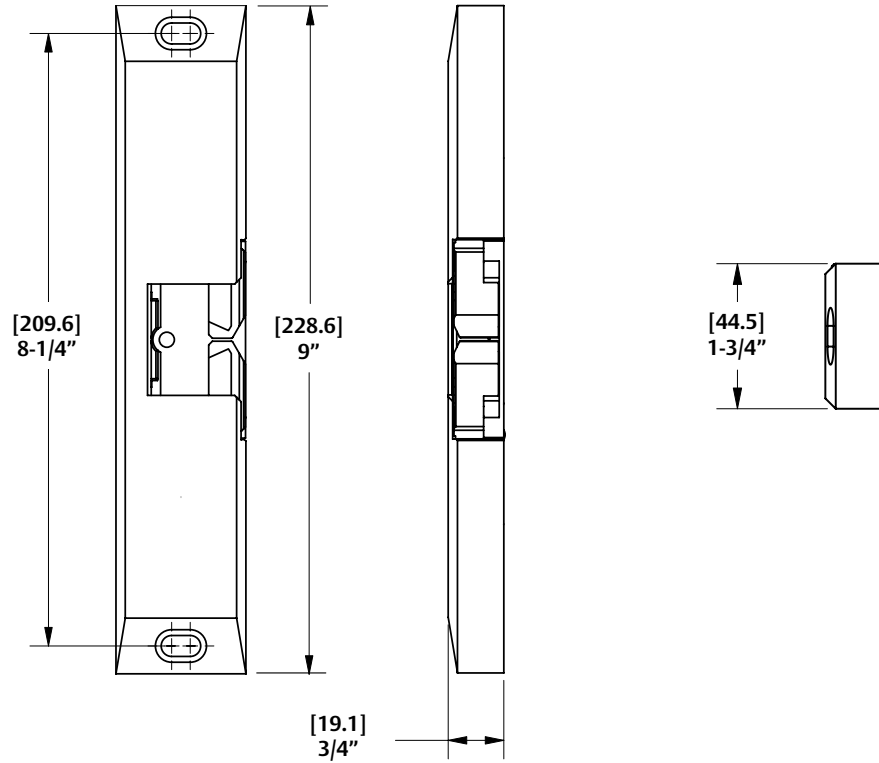

9500 series

Optional Features

- LBM - Latchbolt monitor
- LBSM - Latchbolt strike monitor

Accessories

- 9500/9600-108 - Spacer plate
- SMB - Surface mounting box
- 2001M - Plug-in bridge rectifier
- 2004M - ElectroLynx® adapter
- 2005M - SMART Pac II™
- 2006M - Plug-in buzzer

Finishes

- 630 - Satin stainless steel finish
- 605 - Bright brass finish
- 606 - Satin brass finish
- 612 - Satin bronze finish
- 613 - Bronze toned finish
- 629 - Bright stainless steel finish